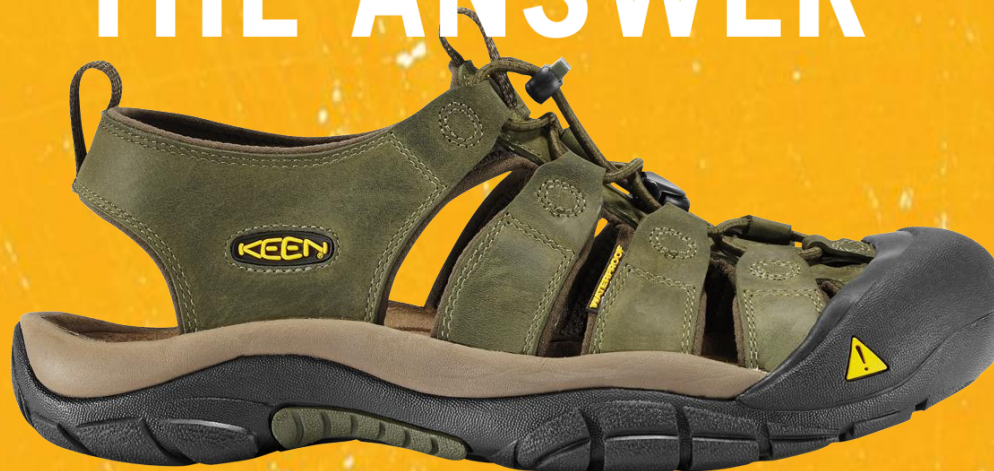

FOLLOW YOUR FEET™

**IN 2003,
KEEN WAS BORN WITH A
SIMPLE QUESTION...**

**CAN A SANDAL
PROTECT YOUR TOES?**

YES

The KEEN logo is displayed in a black oval with a yellow border, set against a white background that resembles a piece of paper.

THE ORIGINAL
HYBRID
SANDAL

A red silhouette of a bridge and city skyline is positioned in the upper left corner of the advertisement.

THE ANSWER

THE KEEN NEWPORT

A green silhouette of three pine trees is located in the bottom left corner.A blue wavy line graphic is positioned at the bottom of the advertisement.