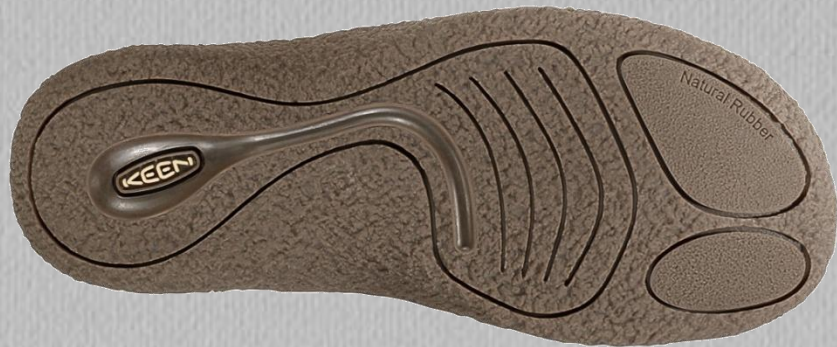

Gargoyle/Lilac Satchet

SIZE 6,7,7.5,8,8.5,9,10

BLVD

2,650 Bath

HARVEST MJ

Woven Rice Bag

SIZE 6,7,7.5,8,8.5,9,10

BLVD

2,650 Bath

HARVEST MJ II

Swirl

SIZE 8,8.5

BLVD

2,950 Bath

MADRID MJ

Black